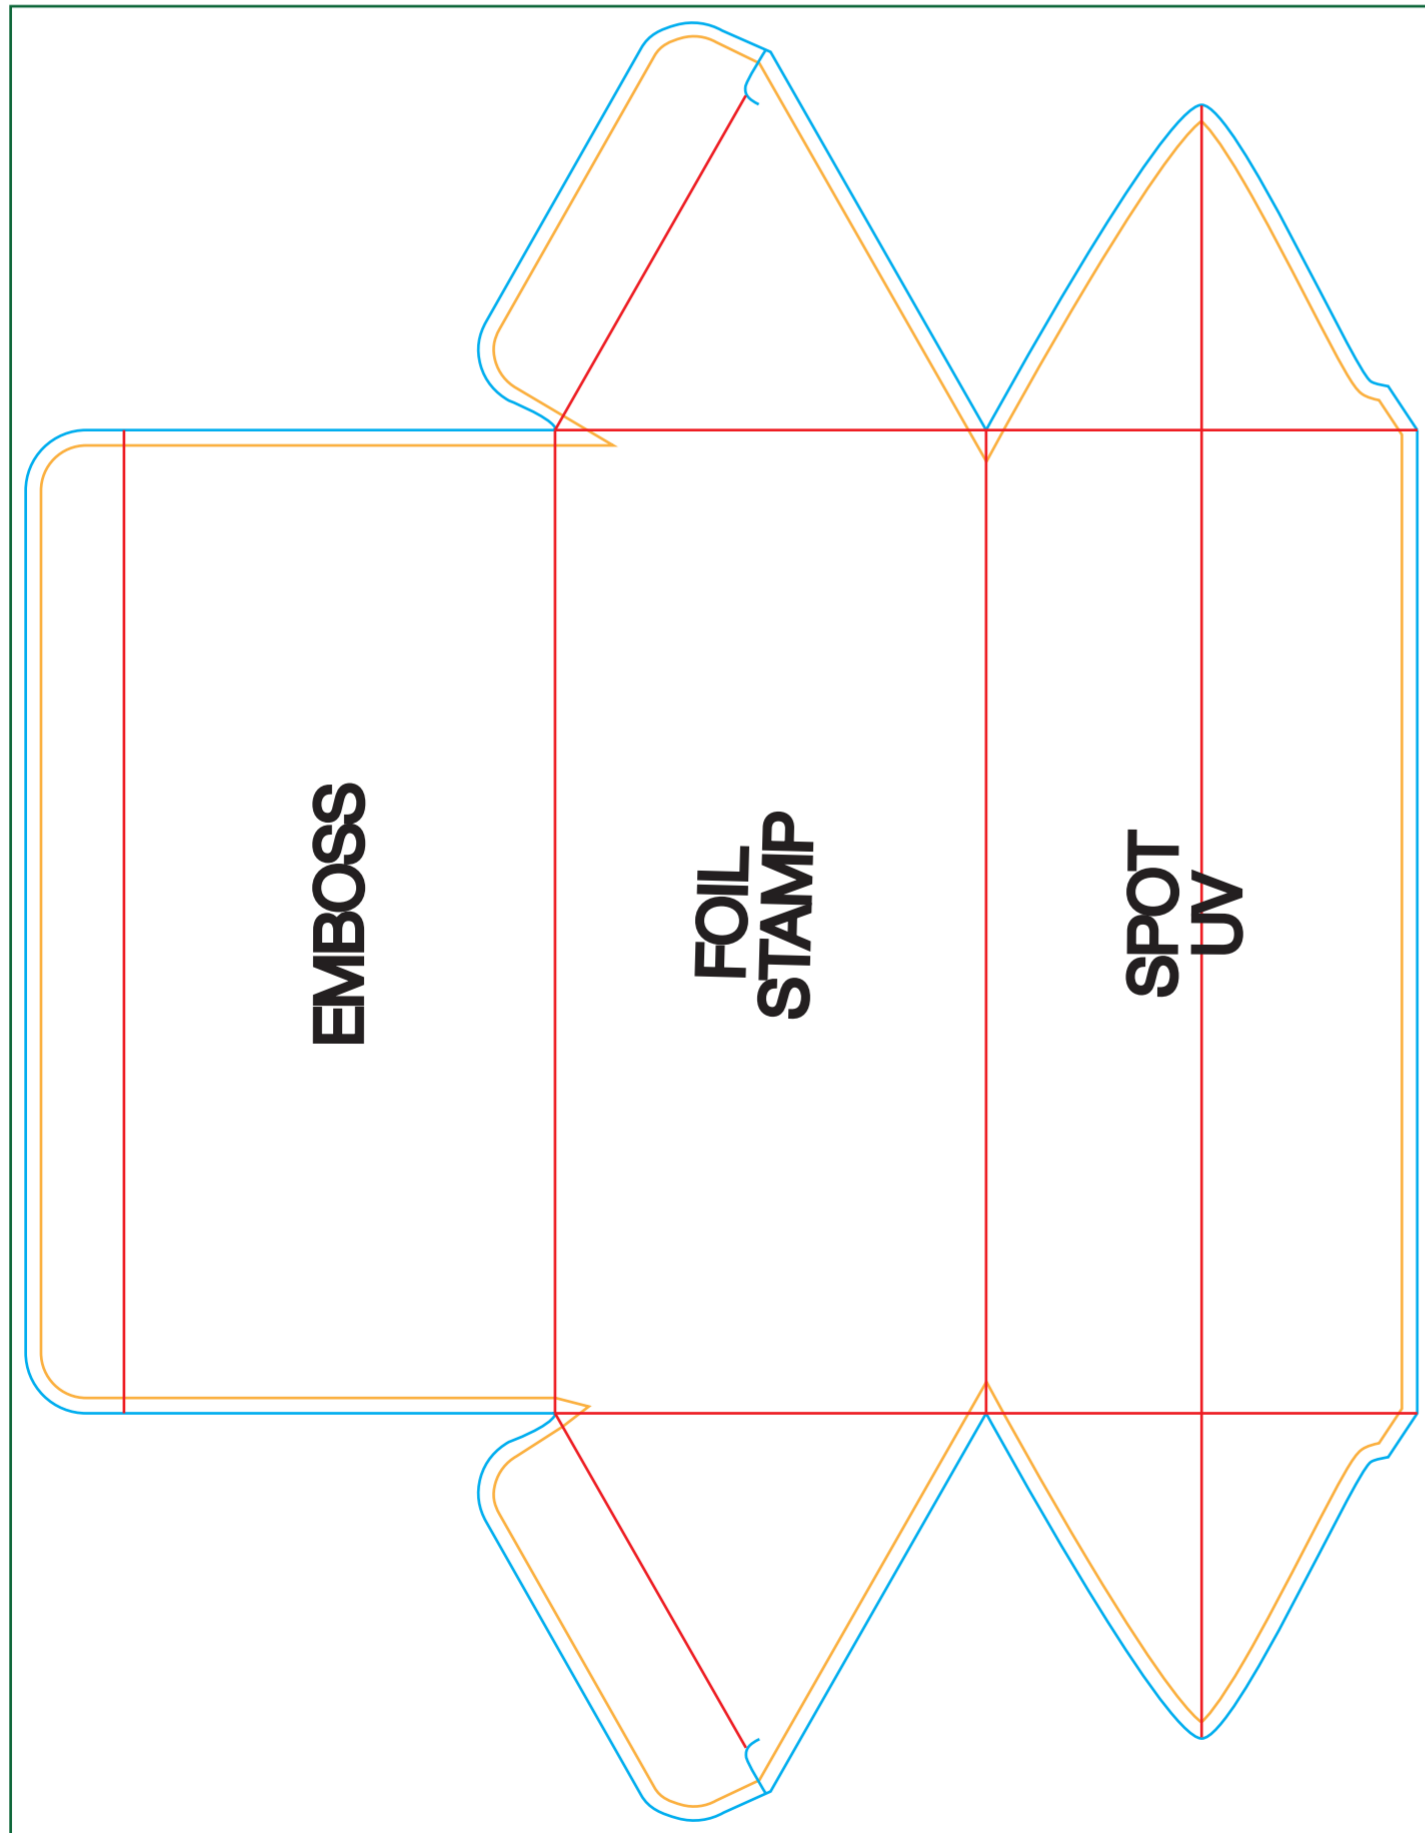

PERSONALISED FAVOR BOX - TR3001

- FULL BLEED □ 188x242mm (extra 2mm on each side around trim/cut line)
- TRIM/CUT LINE □ 184x238mm
- SAFE AREA □ 180x234mm (2mm inner trim/cut line on each side)
- POSTPRESS ■ Foil stamp, emboss, spot uv element set to K100 and provide in separate files.
- SCORING —

ALL GUIDELINES WILL NOT BE PRINTED.

OUTSIDE

INSIDE

PLEASE FOLD HERE TO SEE
HOW CARD BACKS UP